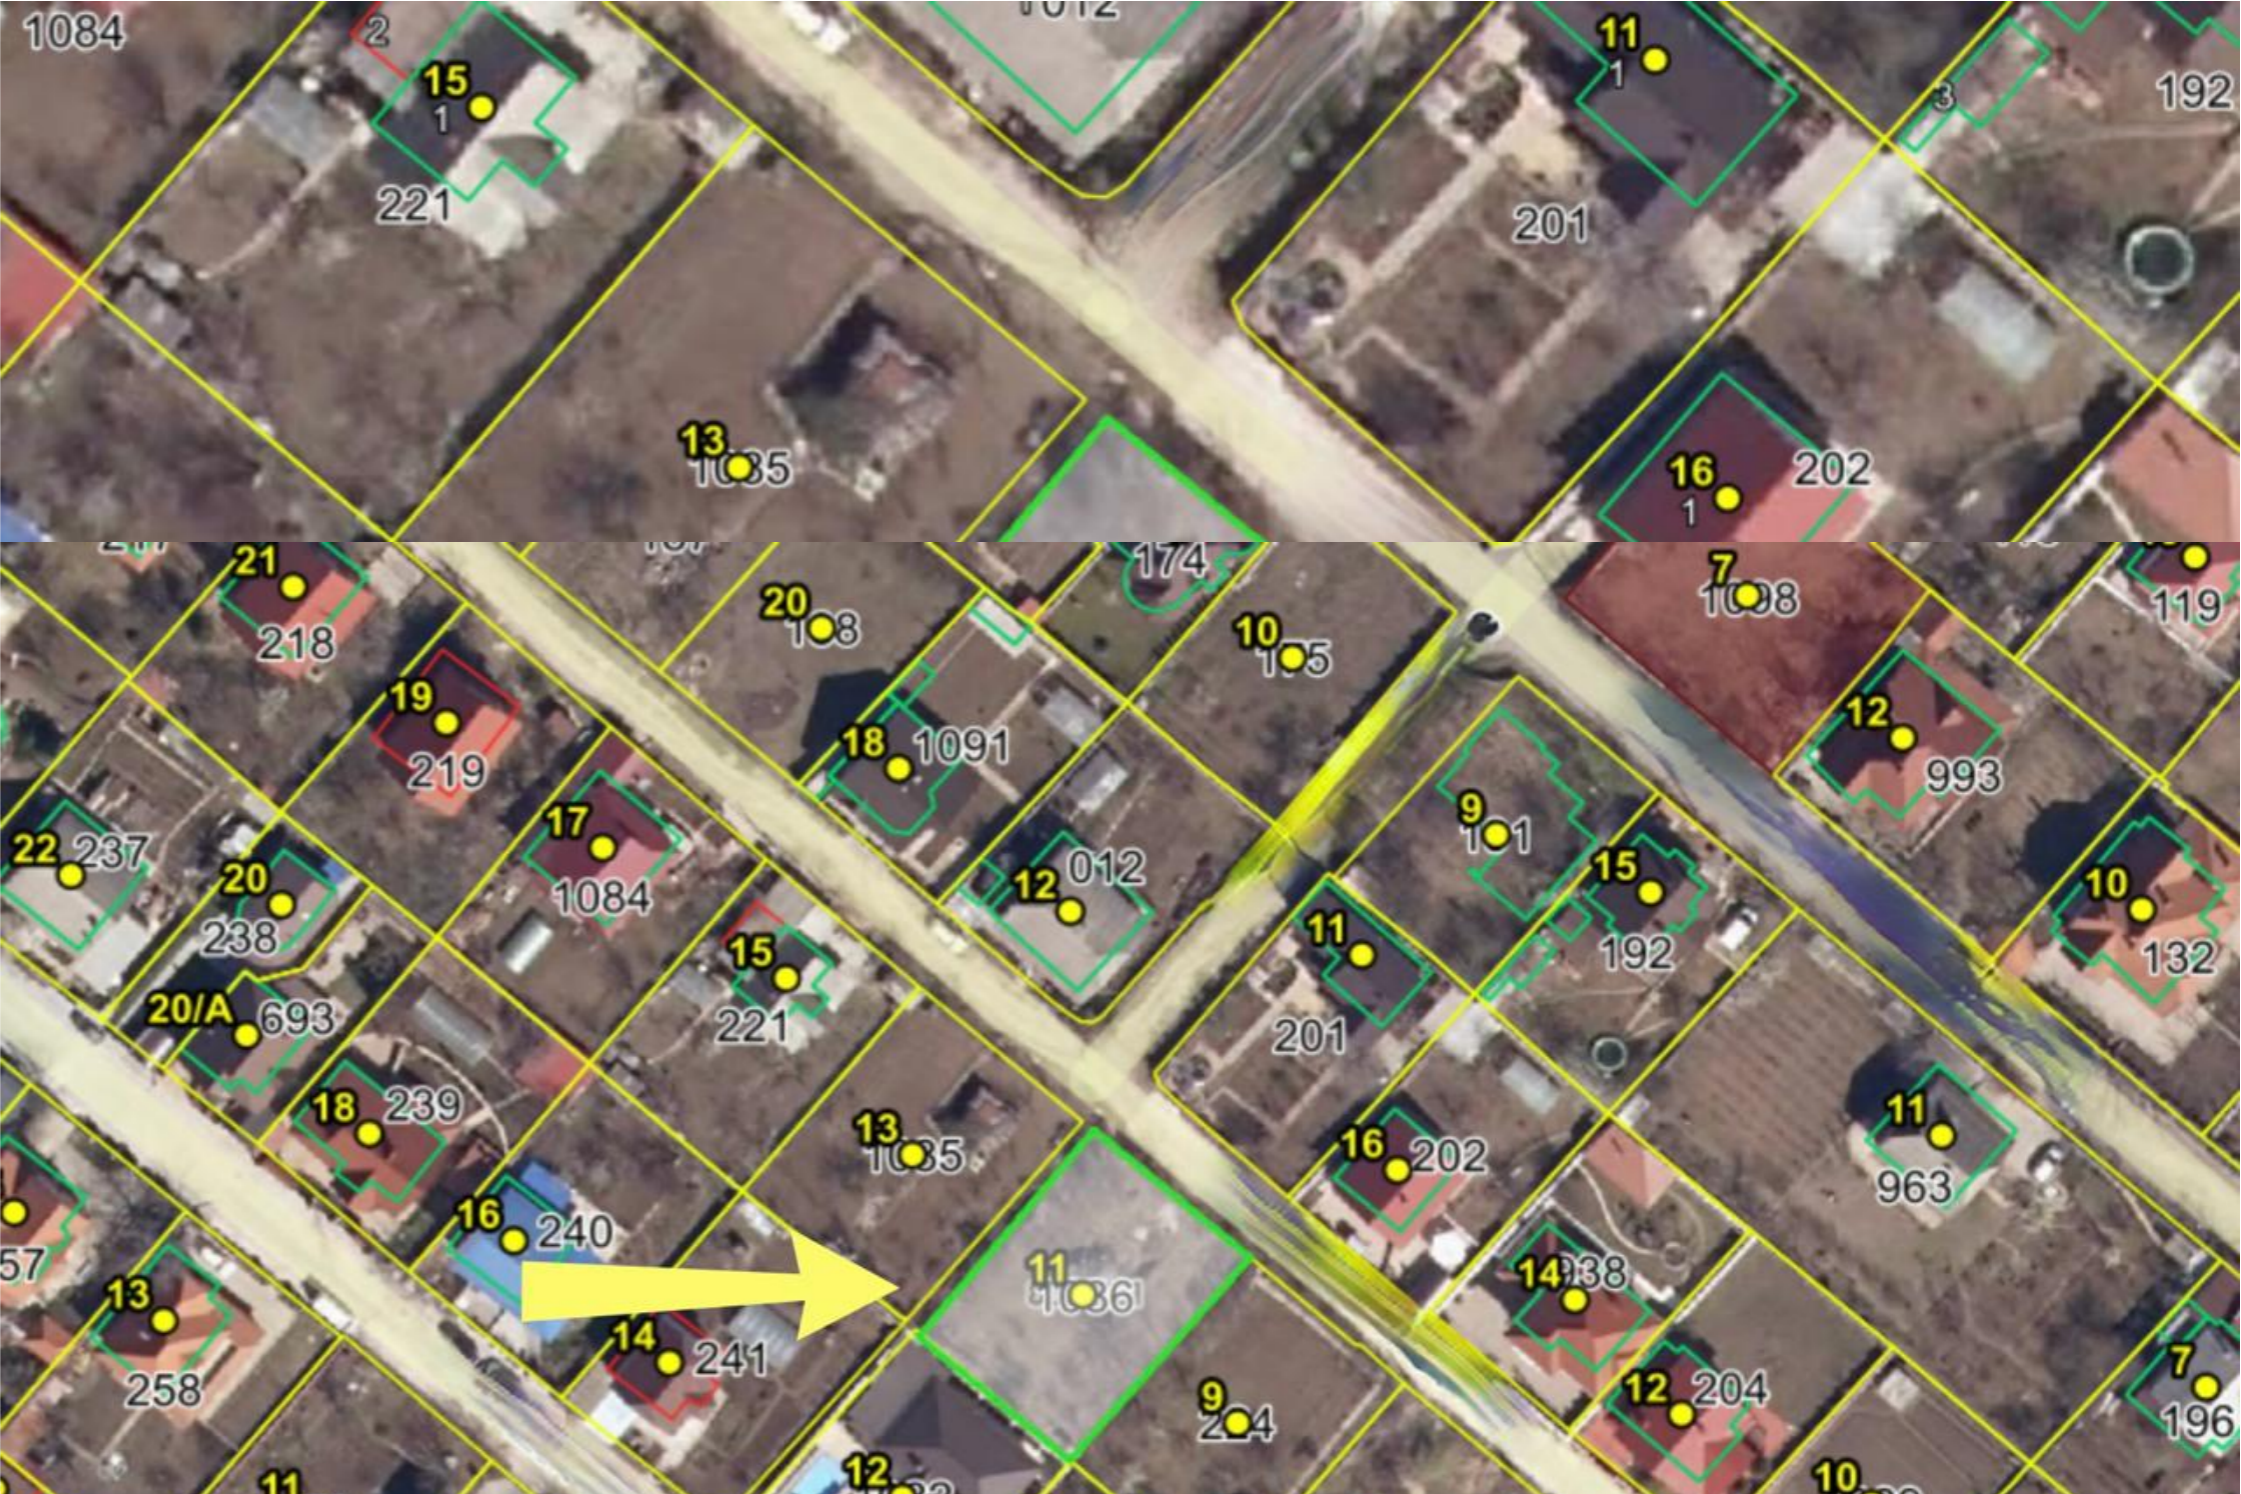

DUMBRAVA, MUN. CHIȘINĂU

Area, are
7

Land type
For building

Sale
149 000 €

Land for sale intended for construction in Dumbrava.

- Land area: 6.57 ares (657 sqm)
- Features:
  - Suitable for construction
  - Located close to the main road
  - All utilities available
- Easy access to public transport

Nicolae Pruteanu

079 453 777